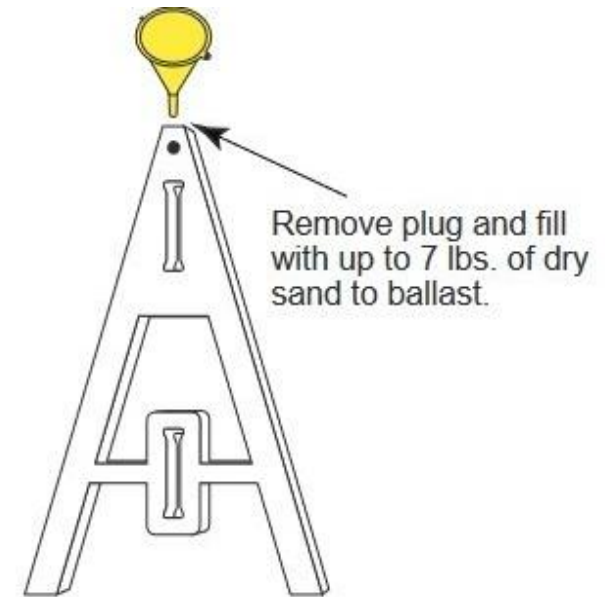

HBS

HOUSTON BARRICADE

— AND SUPPLY —

Dimensions: 42"x28" (hxw)

Weight: 5 lbs.

Color: Orange/White sheeted (8ft boards)

White (A-frame legs)