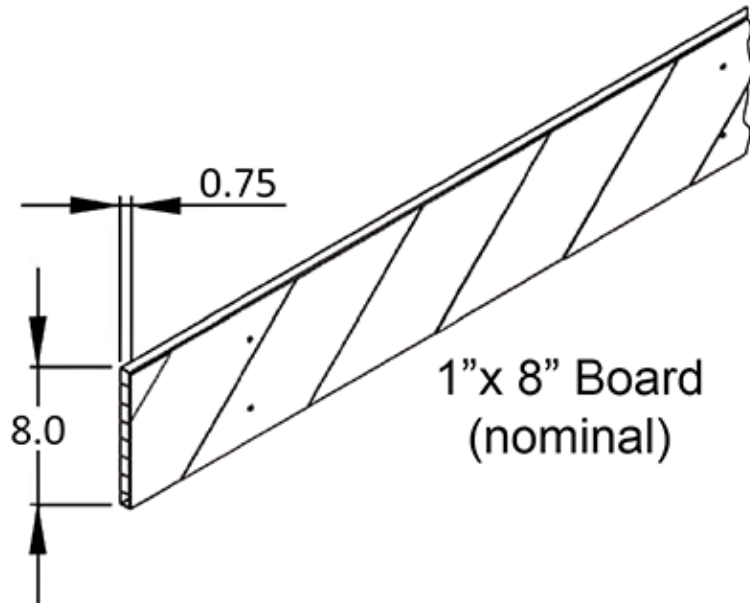

HBS

HOUSTON BARRICADE

— AND SUPPLY —

Dimensions: 42"x28" (hxw)

Weight: 5 lbs.

Color: Orange/White sheeted (8ft boards)

White (A-frame legs)