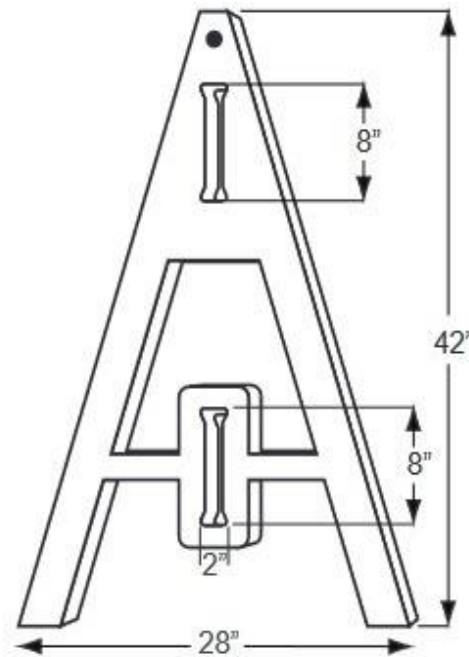

HBS

HOUSTON BARRICADE

— AND SUPPLY —

Dimensions: 42"x28" (hxw)

Weight: 5 lbs.

Color: Orange/White sheeted (8ft boards)

White (A-frame legs)