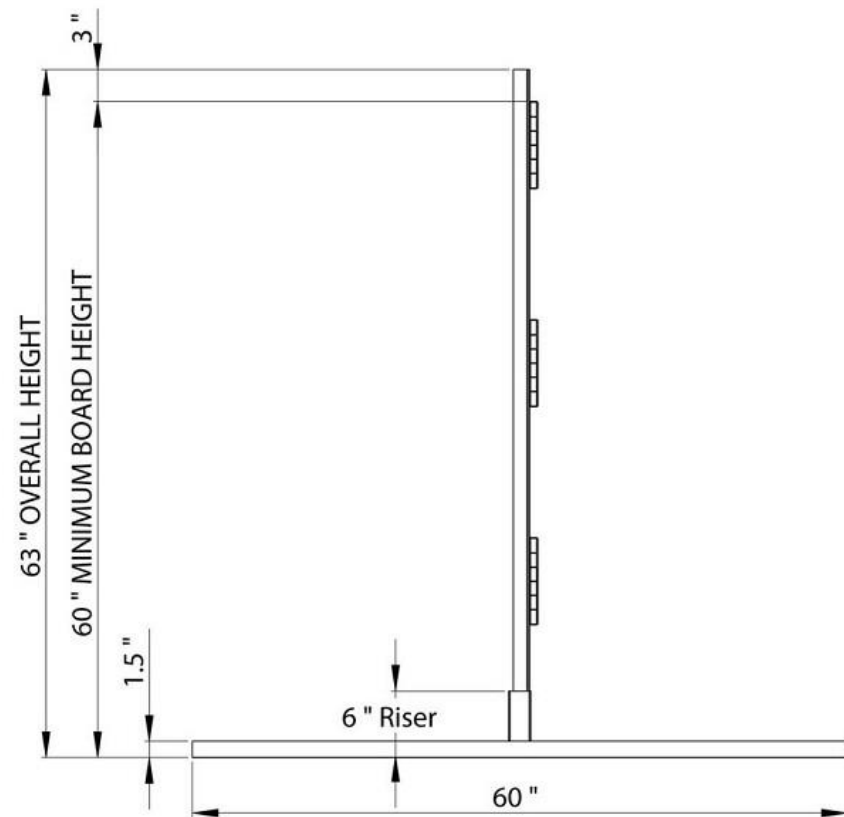

Front view:

Side view:

Weight: 24lbs