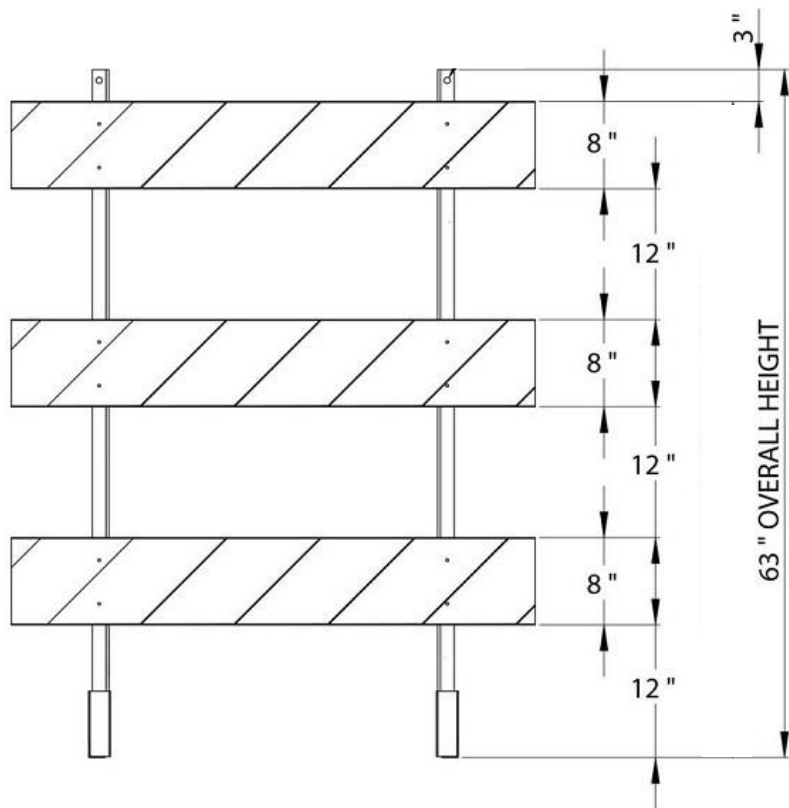

Front view:

Side view:

Weight: 24lbs