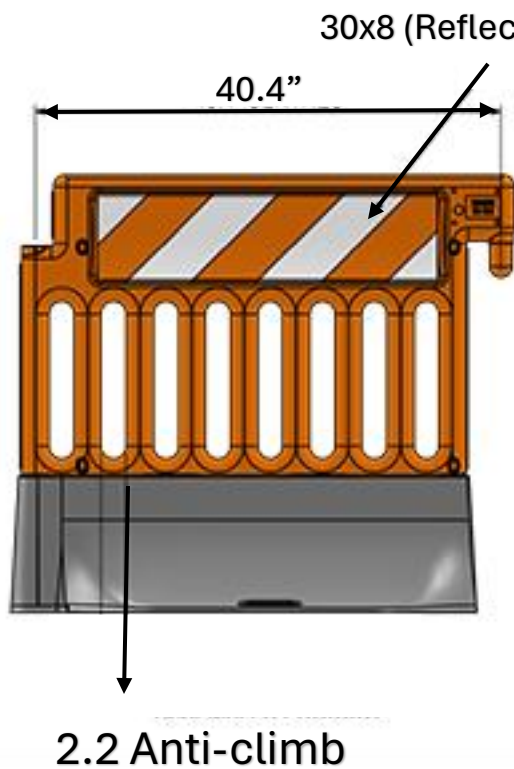

Total weight: 51 lbs.

Dimensions: 43" L x 32" H x 2.5" D

Base Dimensions: 40.4" L x 15.5" W x 12"H

Top view:

Front view:

Side view: