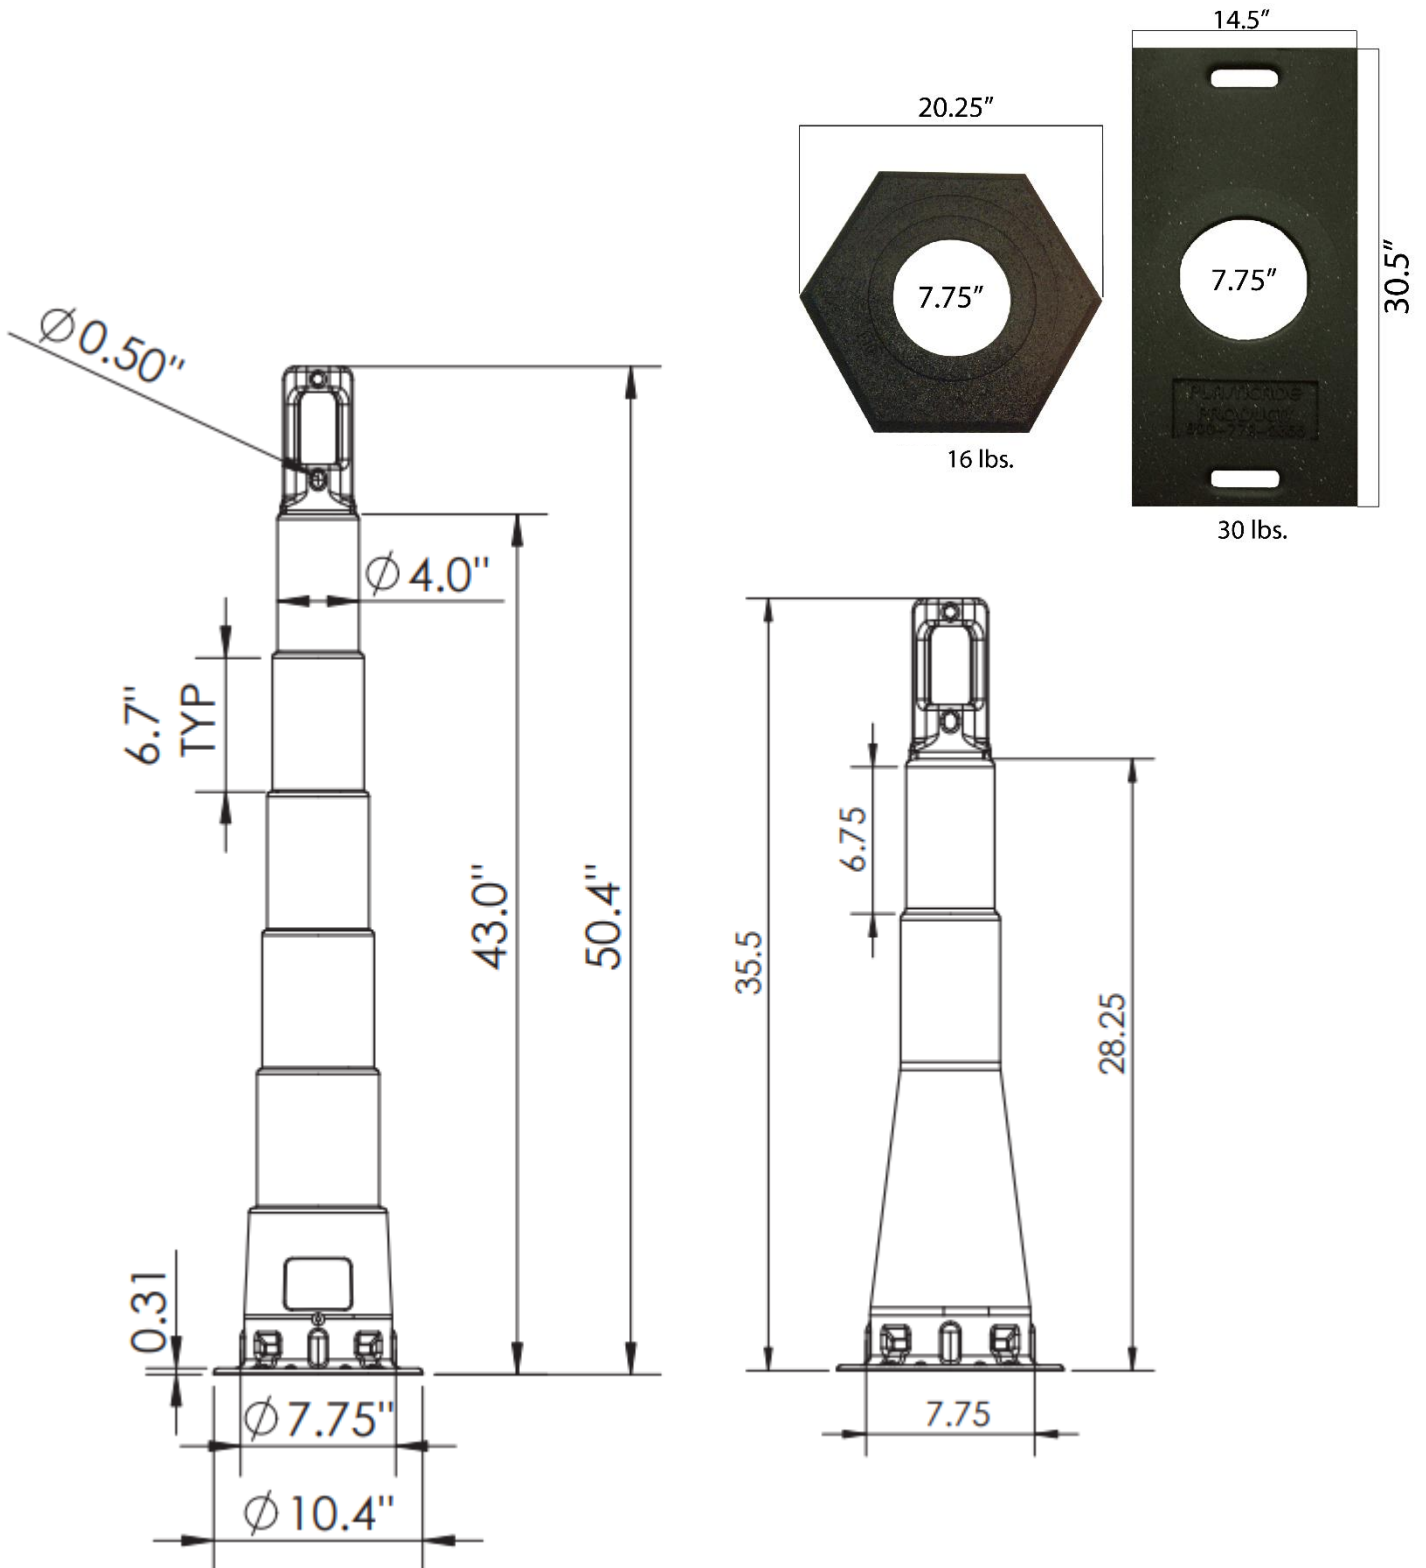

HOUSTON BARRICADE

— AND SUPPLY —

Cone Weight: 3 lbs.