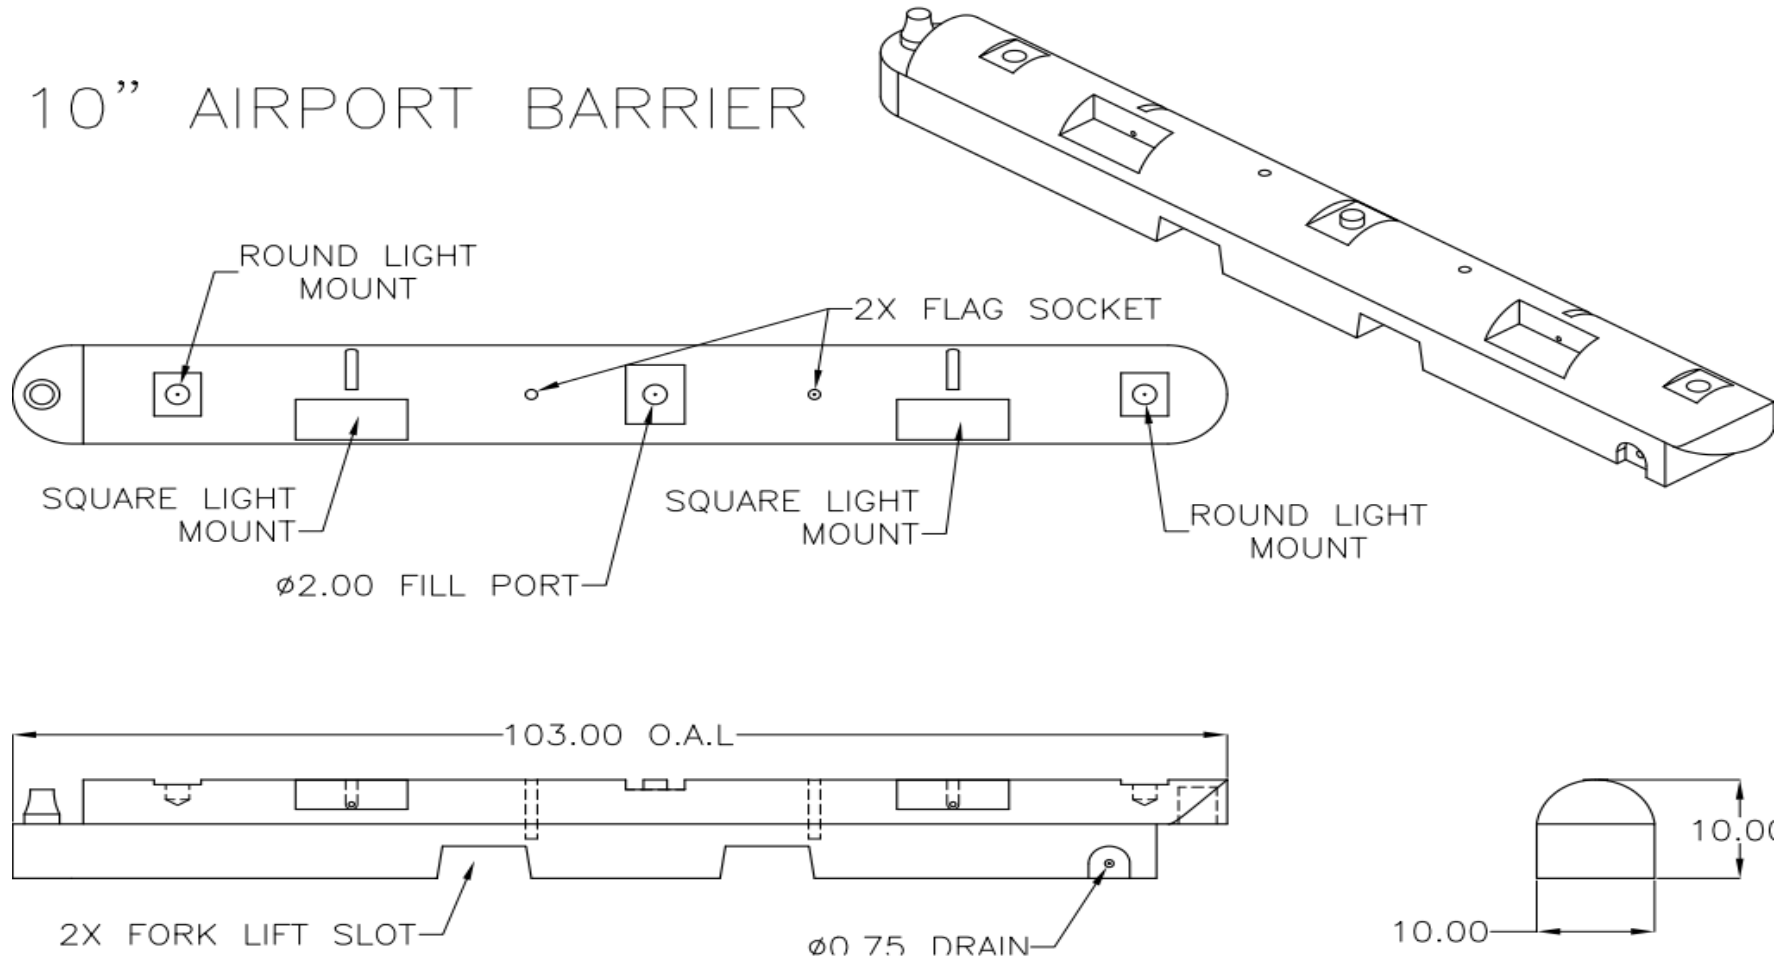

HBS

HOUSTON BARRICADE ---AND SUPPLY---

10" AIRPORT BARRIER

Fill capacity : 27 Gallons

Weight (empty): 25lbs

Dimensions: 10"H x 96"L x 10"W