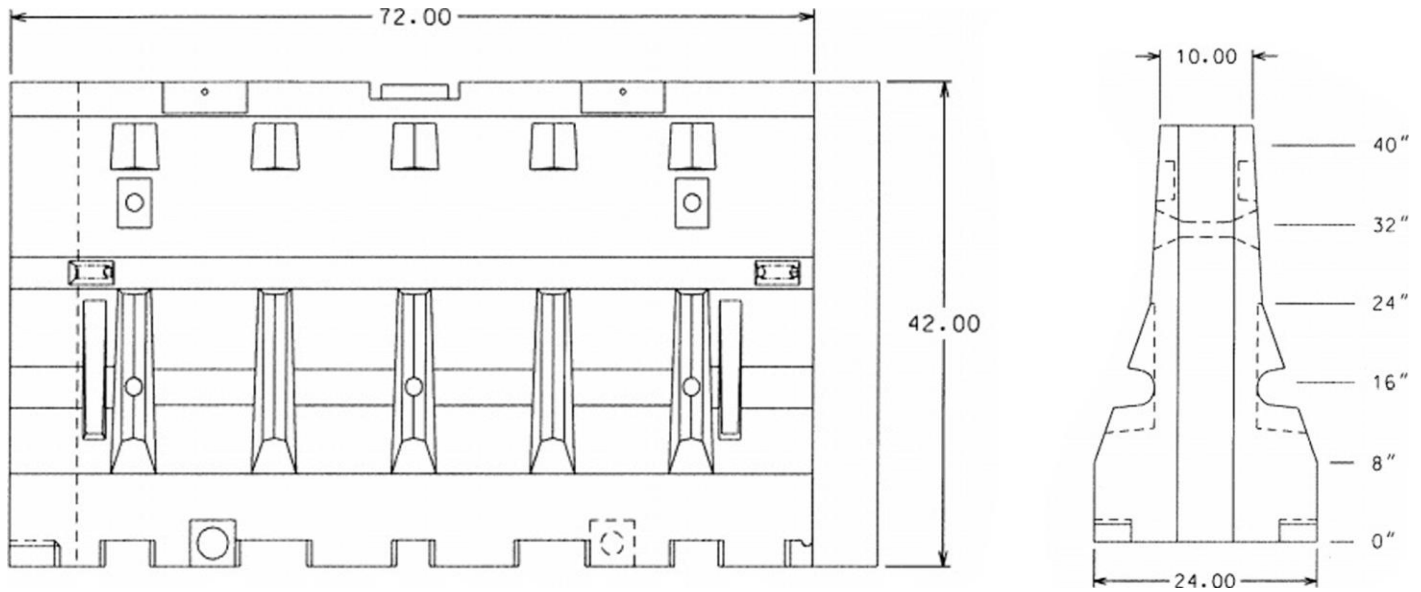

**HOUSTON  
BARRICADE**  
--AND SUPPLY--

Product Description	Width		Length		Height		Weight	
	in	cm	in	cm	in	cm	lbs	kgs
GUARDSAFE Light weight	24	60.96	72	182.88	42	106.68	100	45.35

Inches of Water	U.S. LBS	U.S. Gallons	Cubic Feet
40	1655	182.9	24.5
32	1410	153.5	20.5
24	1165	124.1	16.6
16	875	89.3	11.9
8	500	44.4	5.9
0	130	-	-