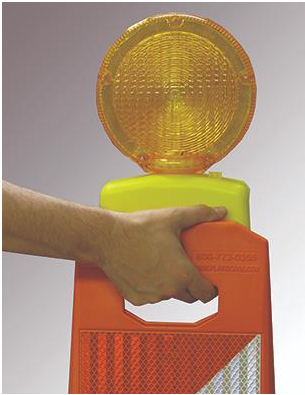

Vertical Panel

44.5"

- Molded-in handle for easy handling
- Vertical panel are stackable with or without bases
- Choose between 20lb. or 30 lb. base

20 lb. base

30 lb. base