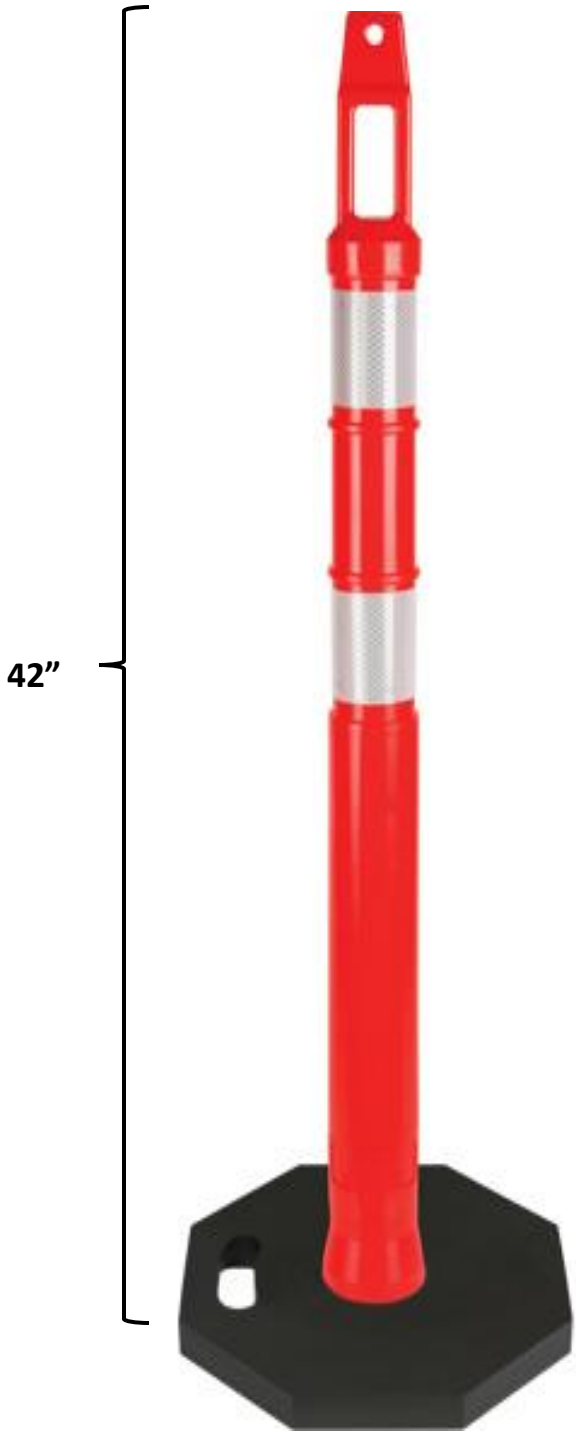

# Delineators (D-tops)

Double stack for a heavier base

- Multi function top
- (2) 3" Reflective collars
- Portable and easy to set up/relocate